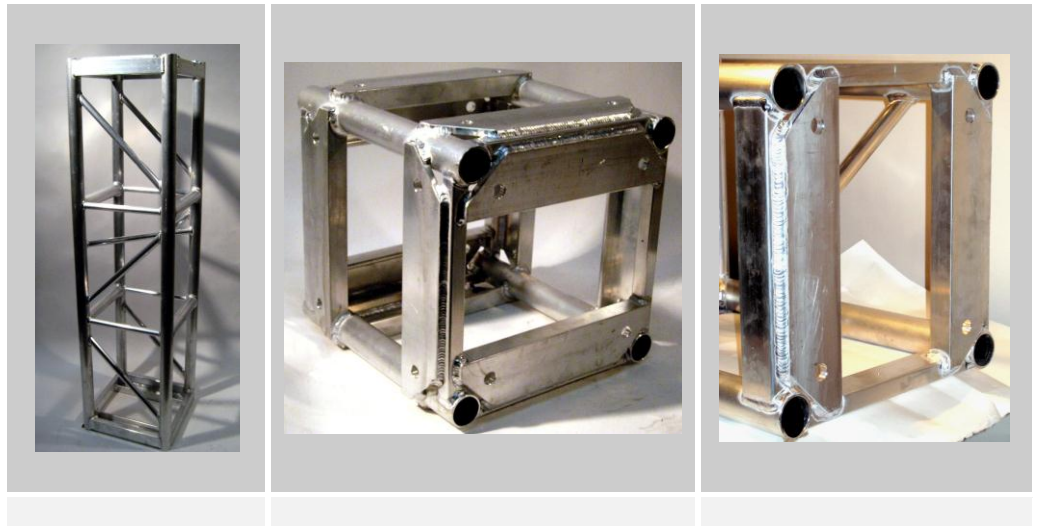

Rounded edges on all tubing ends.

Radius edge on all 1" x 2" end framing.

Powder coating available upon request.

Custom lengths available.

CONTACT

For more information on our products or services contact us at sales@genericoep.com, call us at 678-855-6911, or visit us : GENERICOEP.com

Item #	Description
TRUSS-16X-CB6	16 x 16 Aluminum Box 6 Way Corner Block
BASE-24	24" x 24" Black Truss Base, 62 lbs.
BASE-30	30" x 30" Black Truss Base, 90 lbs.
BASE-36	36" x 36" Black Truss Base, 130 lbs.
BASE-PA10	1" Black Pipe Bolt On Adapter
BASE-PA15	1" Black Pipe Bolt On Adapter
BASE-PA	1.5" Black Pipe Bolt On Adapter
COUPLR-2AS, 2SS	Swivel Cheeseboros
COUPLR-2AR, 2RS	Rigid Cheeseboros
COUPLR-S35A, S50A	Half Couplers
	Truss Bolt Set of 4